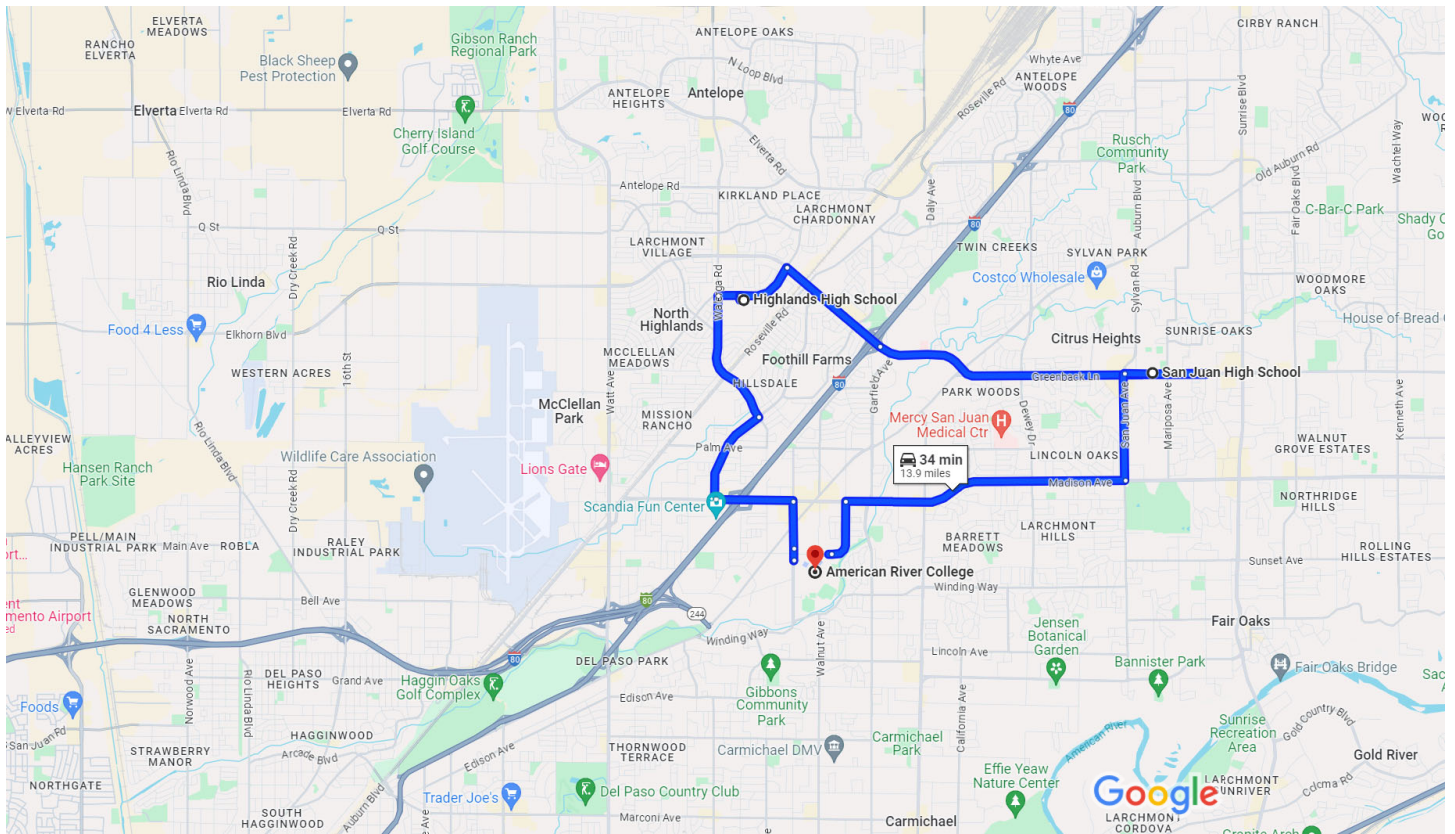

Map data ©2024 Google 2 mi

-  via CA-99 S **32 min**  
Fastest route, the usual traffic 20.3 miles
-  via I-80BUS W and CA-99 S **33 min**  
20.8 miles
-  via US-50 W and CA-99 S **34 min**  
20.7 miles

### Explore nearby Methodist Hospital of Sacramento

-  Restaurants
-  Hotels
-  Gas stations
-  Parking Lots
-  More

Map data ©2024 Google 1 mi

**American River College**

4700 College Oak Dr, Sacramento, CA 95841

- ↑ 1. Head north on College Oak Dr toward Myrtle Ave  
0.1 mi
  - ↑ 2. Continue straight to stay on College Oak Dr  
0.4 mi
  - ↶ 3. Use any lane to turn left onto Madison Ave  
0.7 mi
  - ↷ 4. Turn right onto Hillsdale Blvd  
0.9 mi
  - ↶ 5. Use the left 2 lanes to turn left onto Walerga Rd  
1.3 mi
  - ↷ 6. Turn right onto Don Julio Blvd  
0.2 mi
  - ↷ 7. Turn right  
    - ⚠ Restricted usage road
    - 📍 Destination will be on the left
- 210 ft

### Highlands High School

6601 Guthrie St, North Highlands, CA 95660

- ↑ 8. Head north toward Don Julio Blvd  
 **Restricted usage road**  
\_\_\_\_\_ 210 ft
- ↪ 9. Turn right onto Don Julio Blvd  
\_\_\_\_\_ 0.6 mi
- ↪ 10. Turn right onto Elkhorn Blvd  
 **Pass by McDonald's (on the left in 0.7 mi)**  
\_\_\_\_\_ 1.2 mi
- ↑ 11. Continue onto Greenback Ln  
 **Pass by Papa Murphy's | Take 'N' Bake Pizza (on the right in 2.6 mi)**  
\_\_\_\_\_ 3.2 mi
- ↶ 12. Make a U-turn at Merlindale Dr  
 **Pass by El Pollo Loco (on the left in 0.3 mi)**  
 **Destination will be on the right**  
\_\_\_\_\_ 0.5 mi