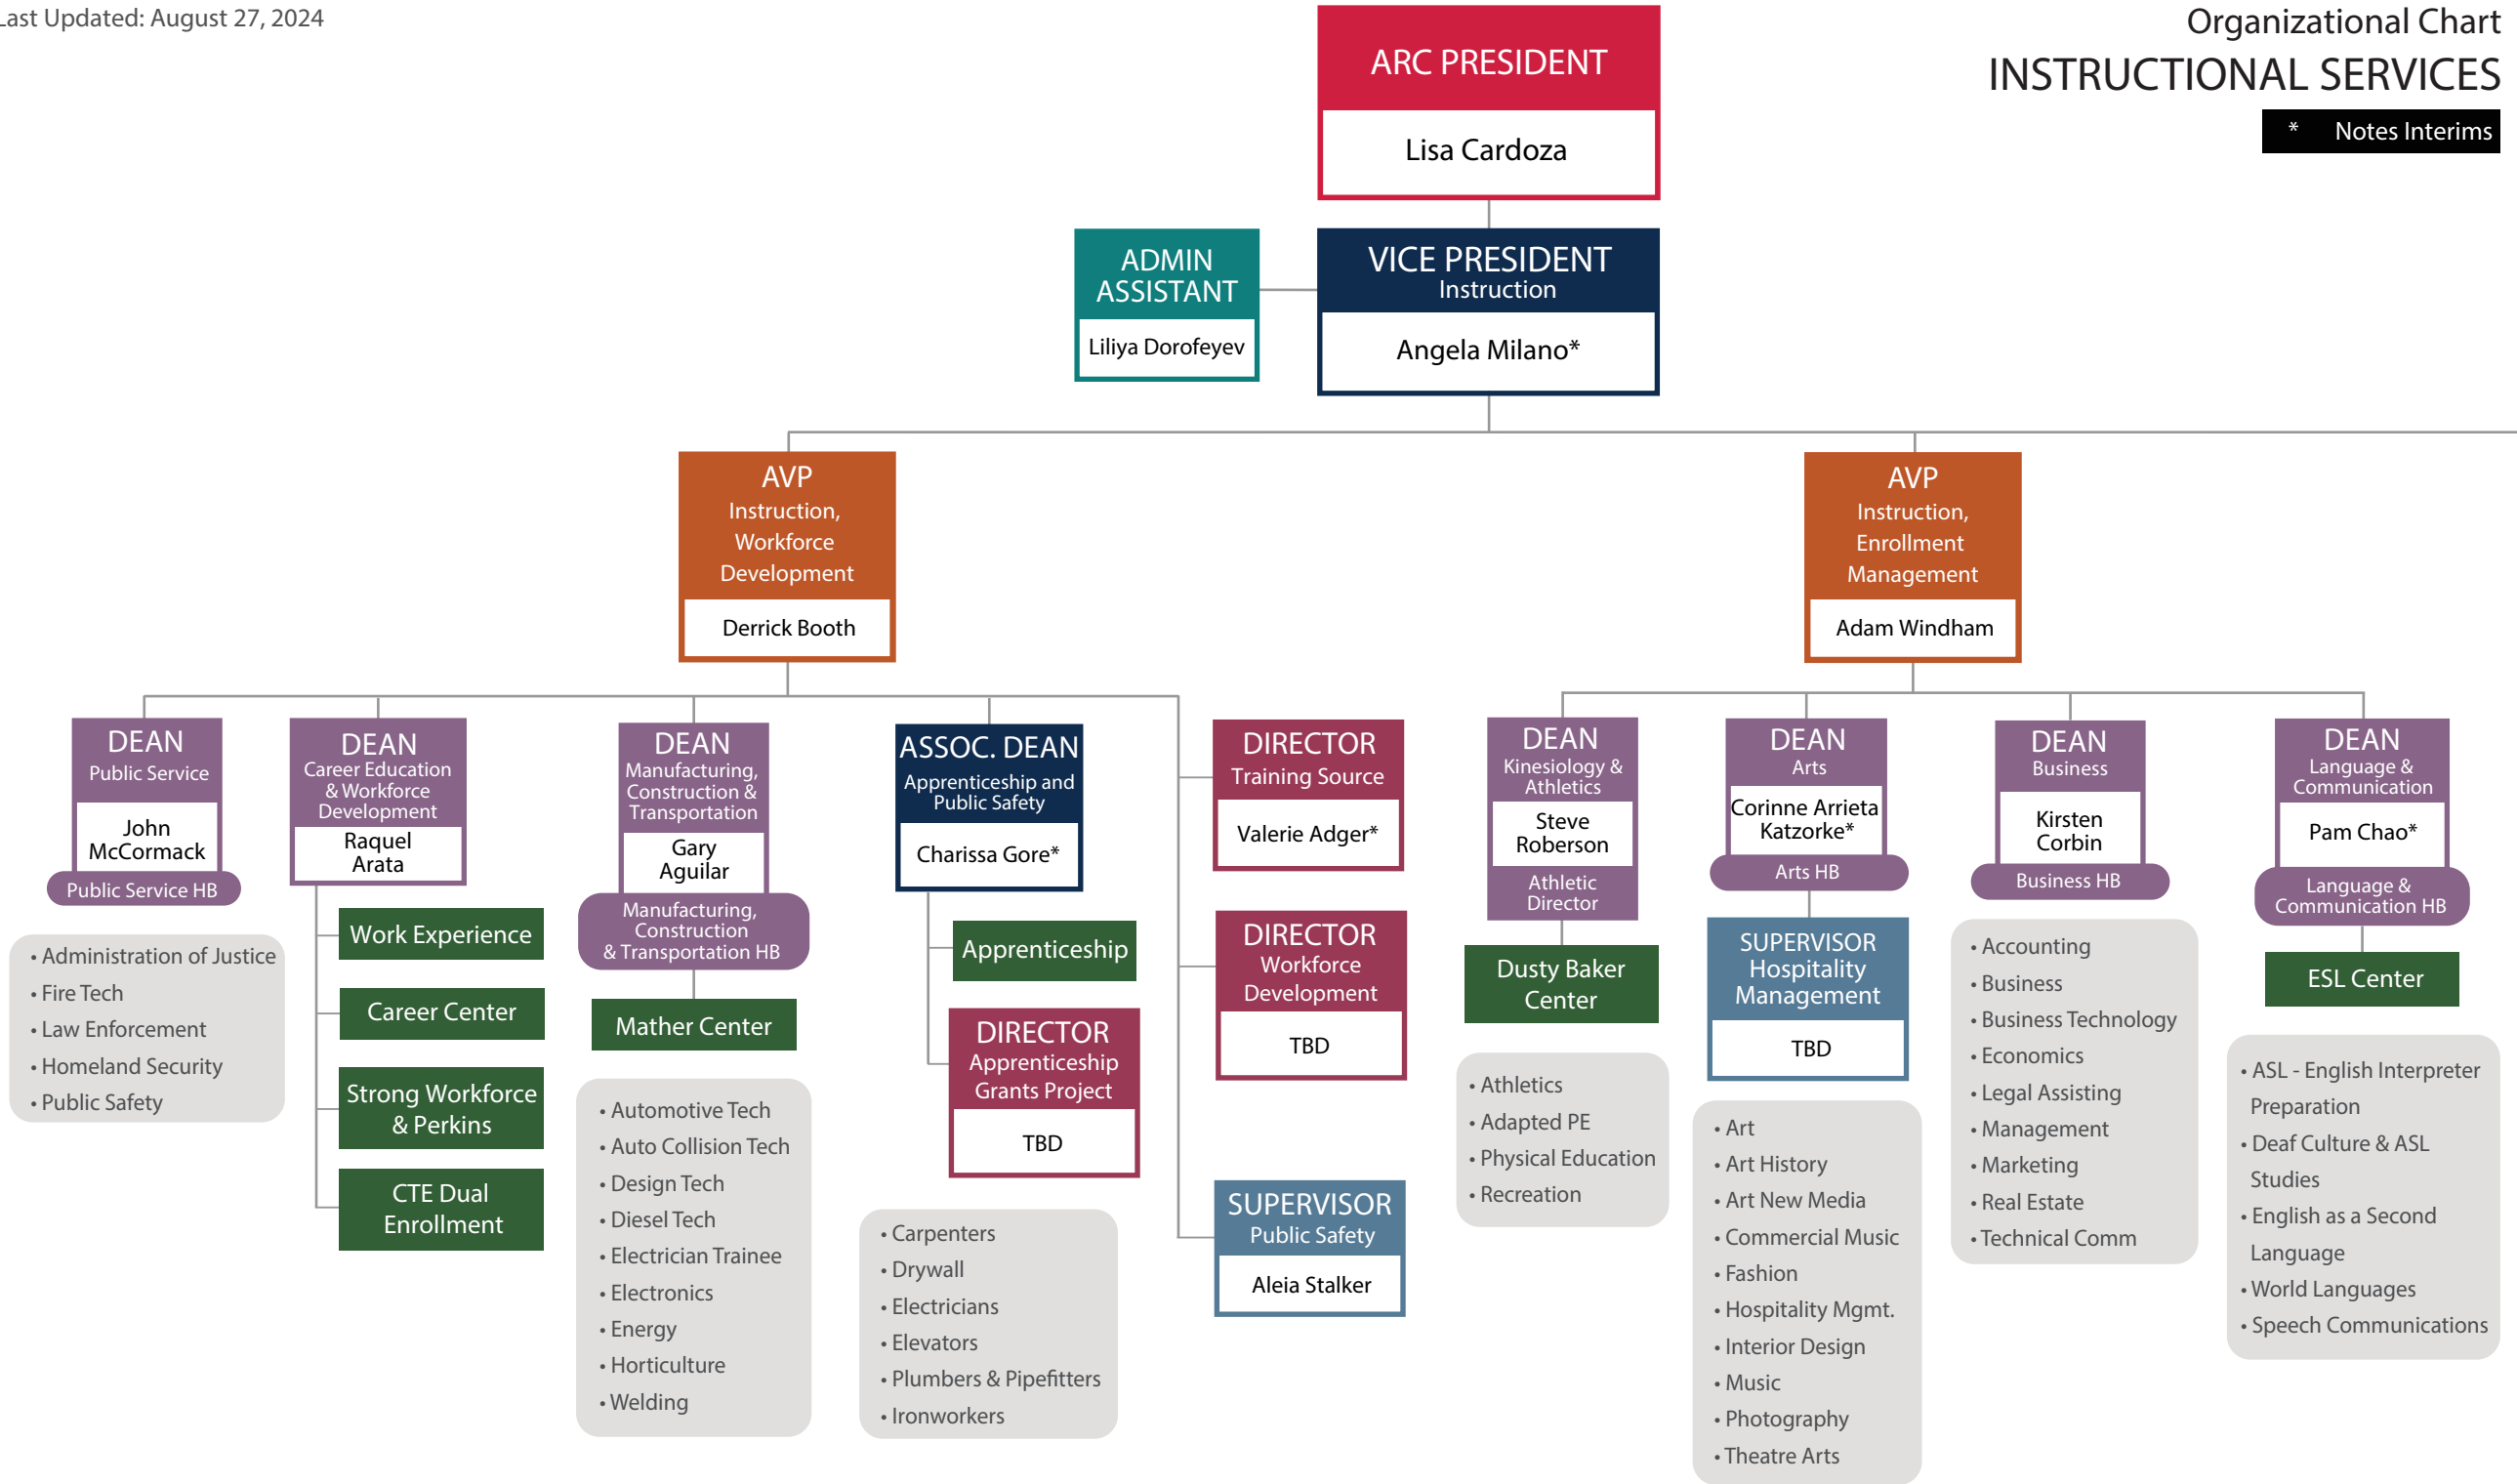

* Notes Interims

AVP
Instruction,
Guided Pathways
Kate Jaques*
Discipline

AVP
Instruction,
Curriculum
Doug Herndon

DEAN
Health &
Education
Narine Madramootoo
Health & Education HB

DEAN
Natomas Center
& Dual
Enrollment
Melissa Fish

- Cert. Nursing Assistant
- Early Childhood Edu.
- Funeral Service
- Gerontology
- Healthcare Interpreting
- Health Education
- Human Lactation
- Nursing
- Nutrition
- Paramedic/EMT
- Respiratory Care
- Speech & Language Pathology Assistant

DIRECTOR
Nursing
Sandra Wyrick

SUPERVISOR
Instructional
Science Lab
Munaf Naji

SUPERVISOR
Child Development
Center
Cheryl Watt

DIRECTOR
Dual Enrollment
Tiffany Mpagazi

Dual Enrollment

SUPERVISOR
Natomas Center
Lindsey Campbell

- English Composition
- Creative Writing
- English
- Journalism
- Literature
- Professional & Technical Writing
- Reading
- Writing
- English Education

- Anthropology
- Ethnic Studies
- History
- Human Services
- Humanities
- International Studies
- Philosophy
- Political Science
- Psychology
- Social Justice Studies
- Social Sciences
- Sociology